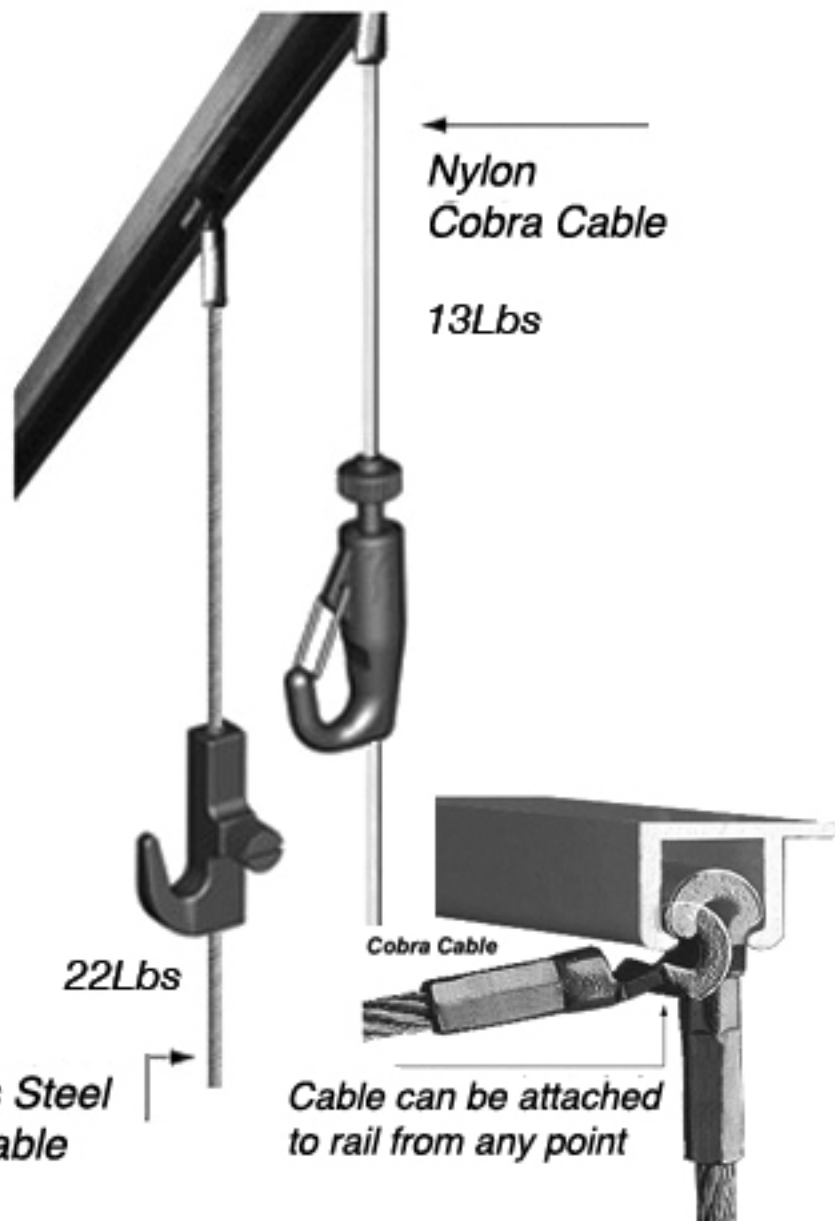

REF: CT8001
MATERIAL: ALUMINUM
CLICK-TRACK - CLIPS INCLUDED

SYSTEMATIC ART, LLC
14508 Garfield Ave. Paramount, CA 93013
Main: 212.614.3233 / Facsimile: 212.254.1046

DESCRIPTION:
ART-RAIL - ALUMINUM EXTRUDED
CLICK-TRACK CLASSIC / WALL-MOUNTED
INSTALLATION DOCUMENT

TOLL FREE: 1.888.426.4406
www.SystematicArt.com

Click Trac Rail / Wall-Mounted Cable Options

Cobra Cable

SYSTEMATIC ART[®]
Picture Hanging Systems

Ball-End Cable

*Cable is inserted to
rails slot from any open end*