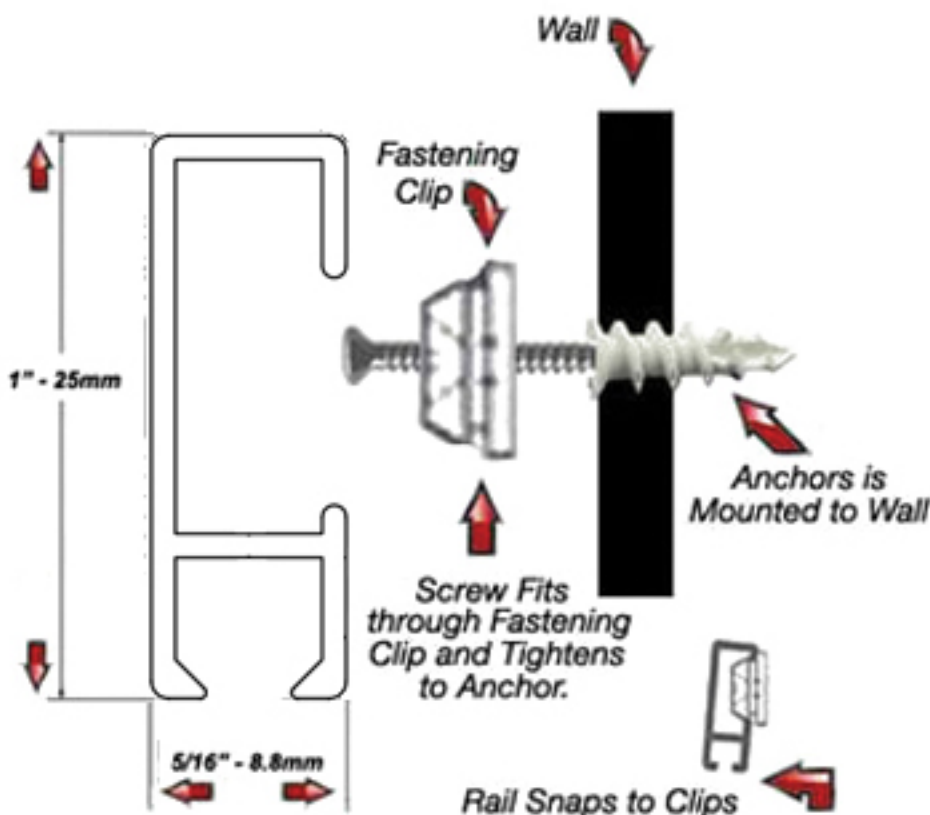

TOLL FREE: 1.888.426.4406
www.SystematicArt.com

Click Track Classic / Wall -Mounted INSTALLATION

SYSTEMATIC ART[®]

Picture Hanging Systems

Actual Size

Required Installation Tools

PROPRIETARY AND CONFIDENTIAL

TOLL FREE: 1.888.426.4406
www.SystematicArt.com

Click Trac Rail / Wall-Mounted Cable Options

Cobra Cable

SYSTEMATIC ART[®]
Picture Hanging Systems

Ball-End Cable

*Cable is inserted to
rails slot from any open end*