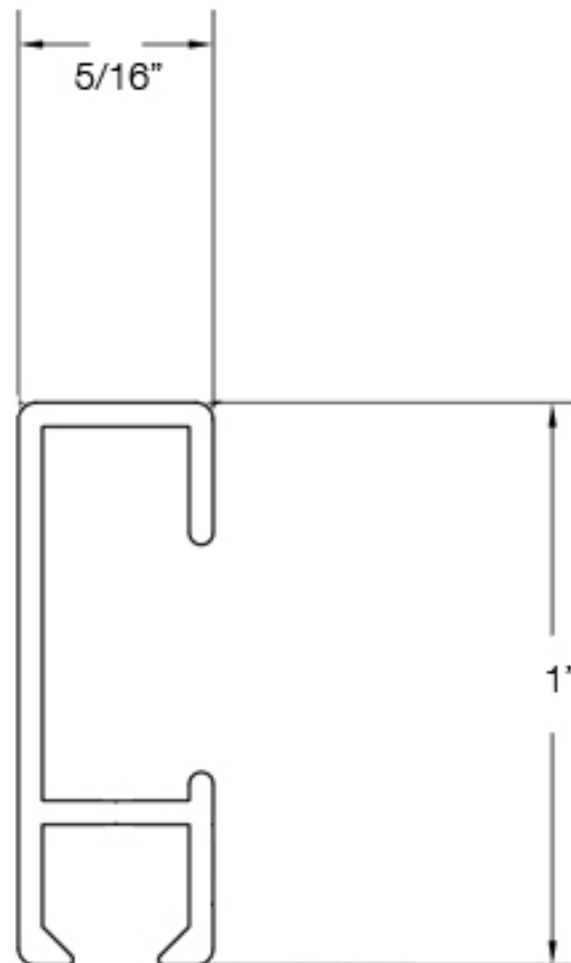

SYSTEMATIC ART[®]
Picture Hanging Systems

CLICK-TRACK WALL-MOUNTED

TOLL FREE 1.888.426.4406

Click Track Classic / Wall -Mounted

SYSTEMATIC ART
Picture Hanging Systems

Actual Size

Available Colors:

-  Natural / Milled
-  Silver / Anodized
-  White / Semi-Gloss powder coated
-  Black / Anodized

REF: CT8001
MATERIAL: ALUMINUM
CLICK-TRACK - CLIPS INCLUDED

SYSTEMATIC ART, LLC
14508 Garfield Ave. Paramount, CA 93013
Main: 212.614.3233 / Facsimile: 212.254.1046

DESCRIPTION:
ART-RAIL - ALUMINUM EXTRUDED
CLICK-TRACK CLASSIC / WALL-MOUNTED
PROFILE DOCUMENT